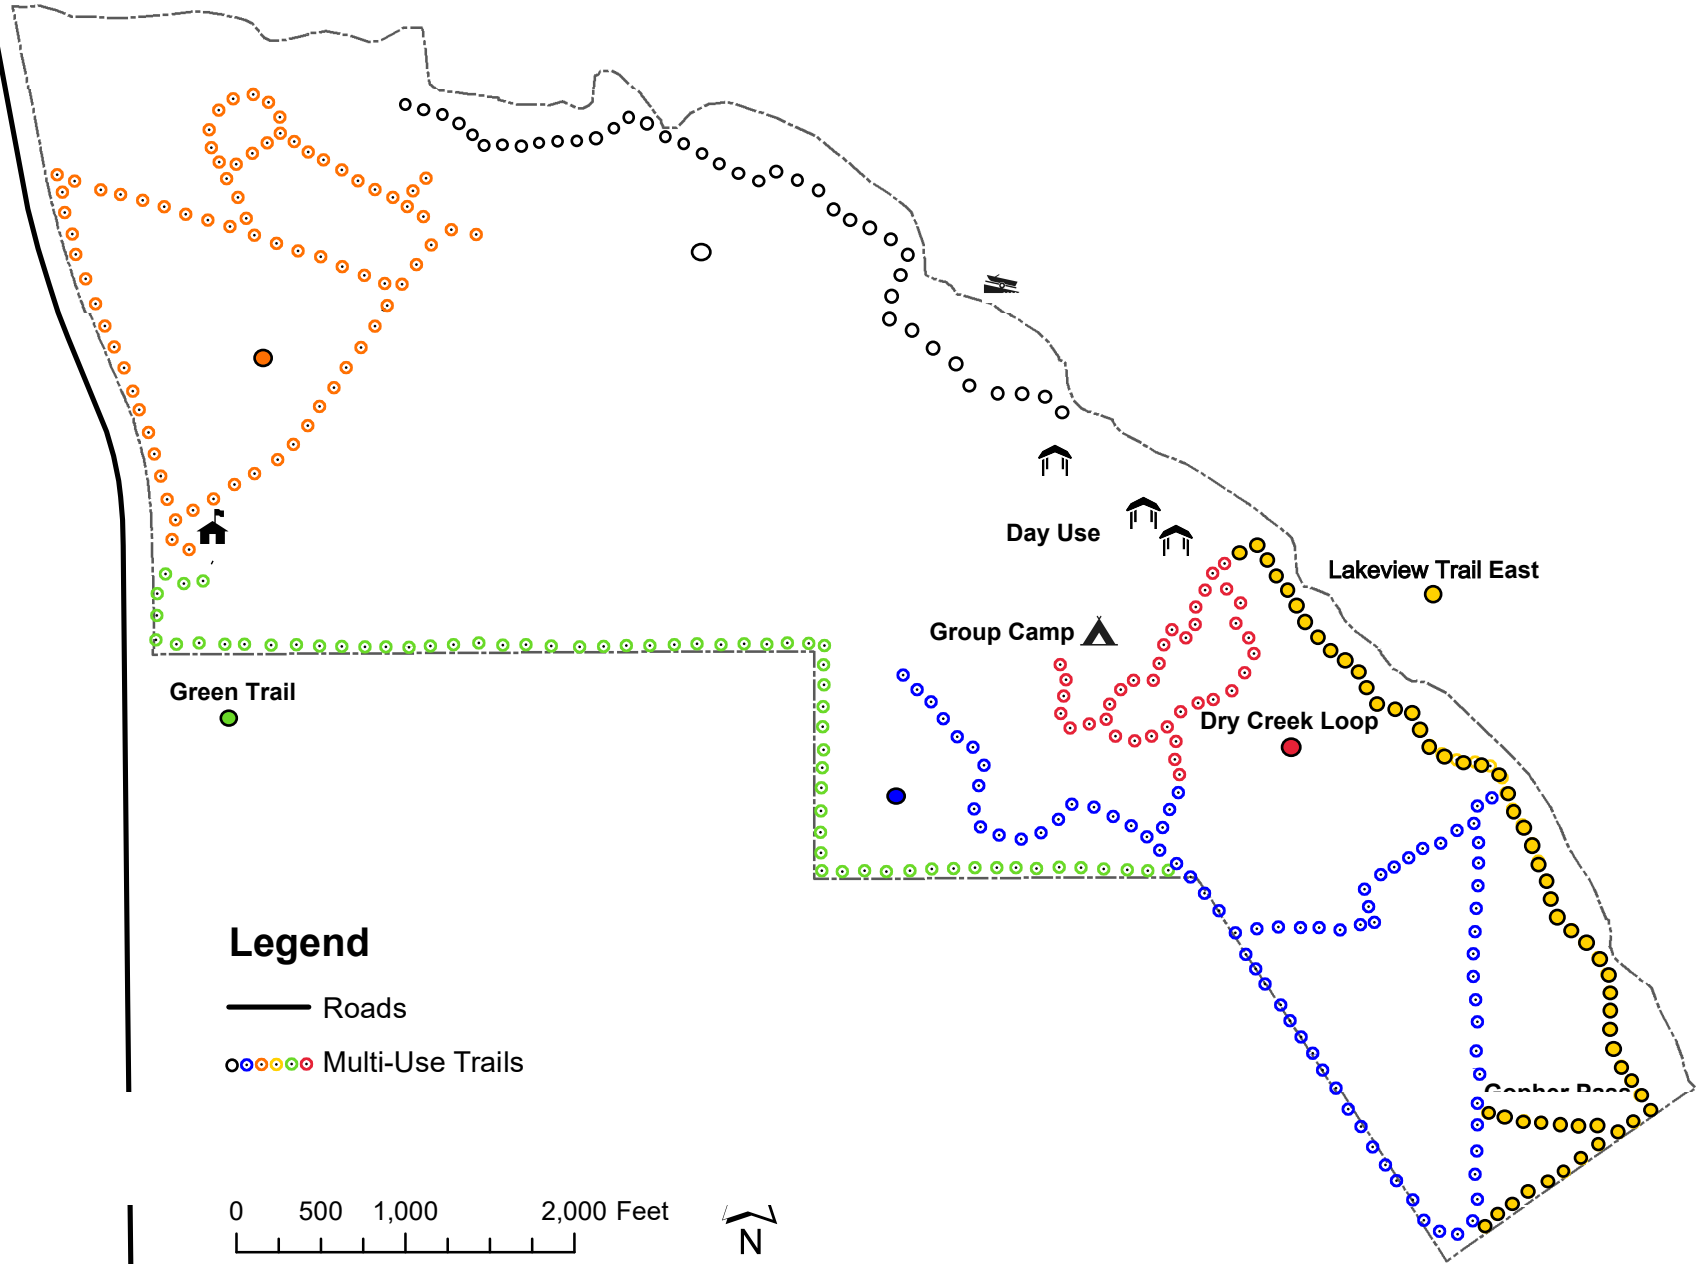

Three Rivers State Park Trail Map

Legend

- Roads
- Multi-Use Trails

0 500 1,000 2,000 Feet