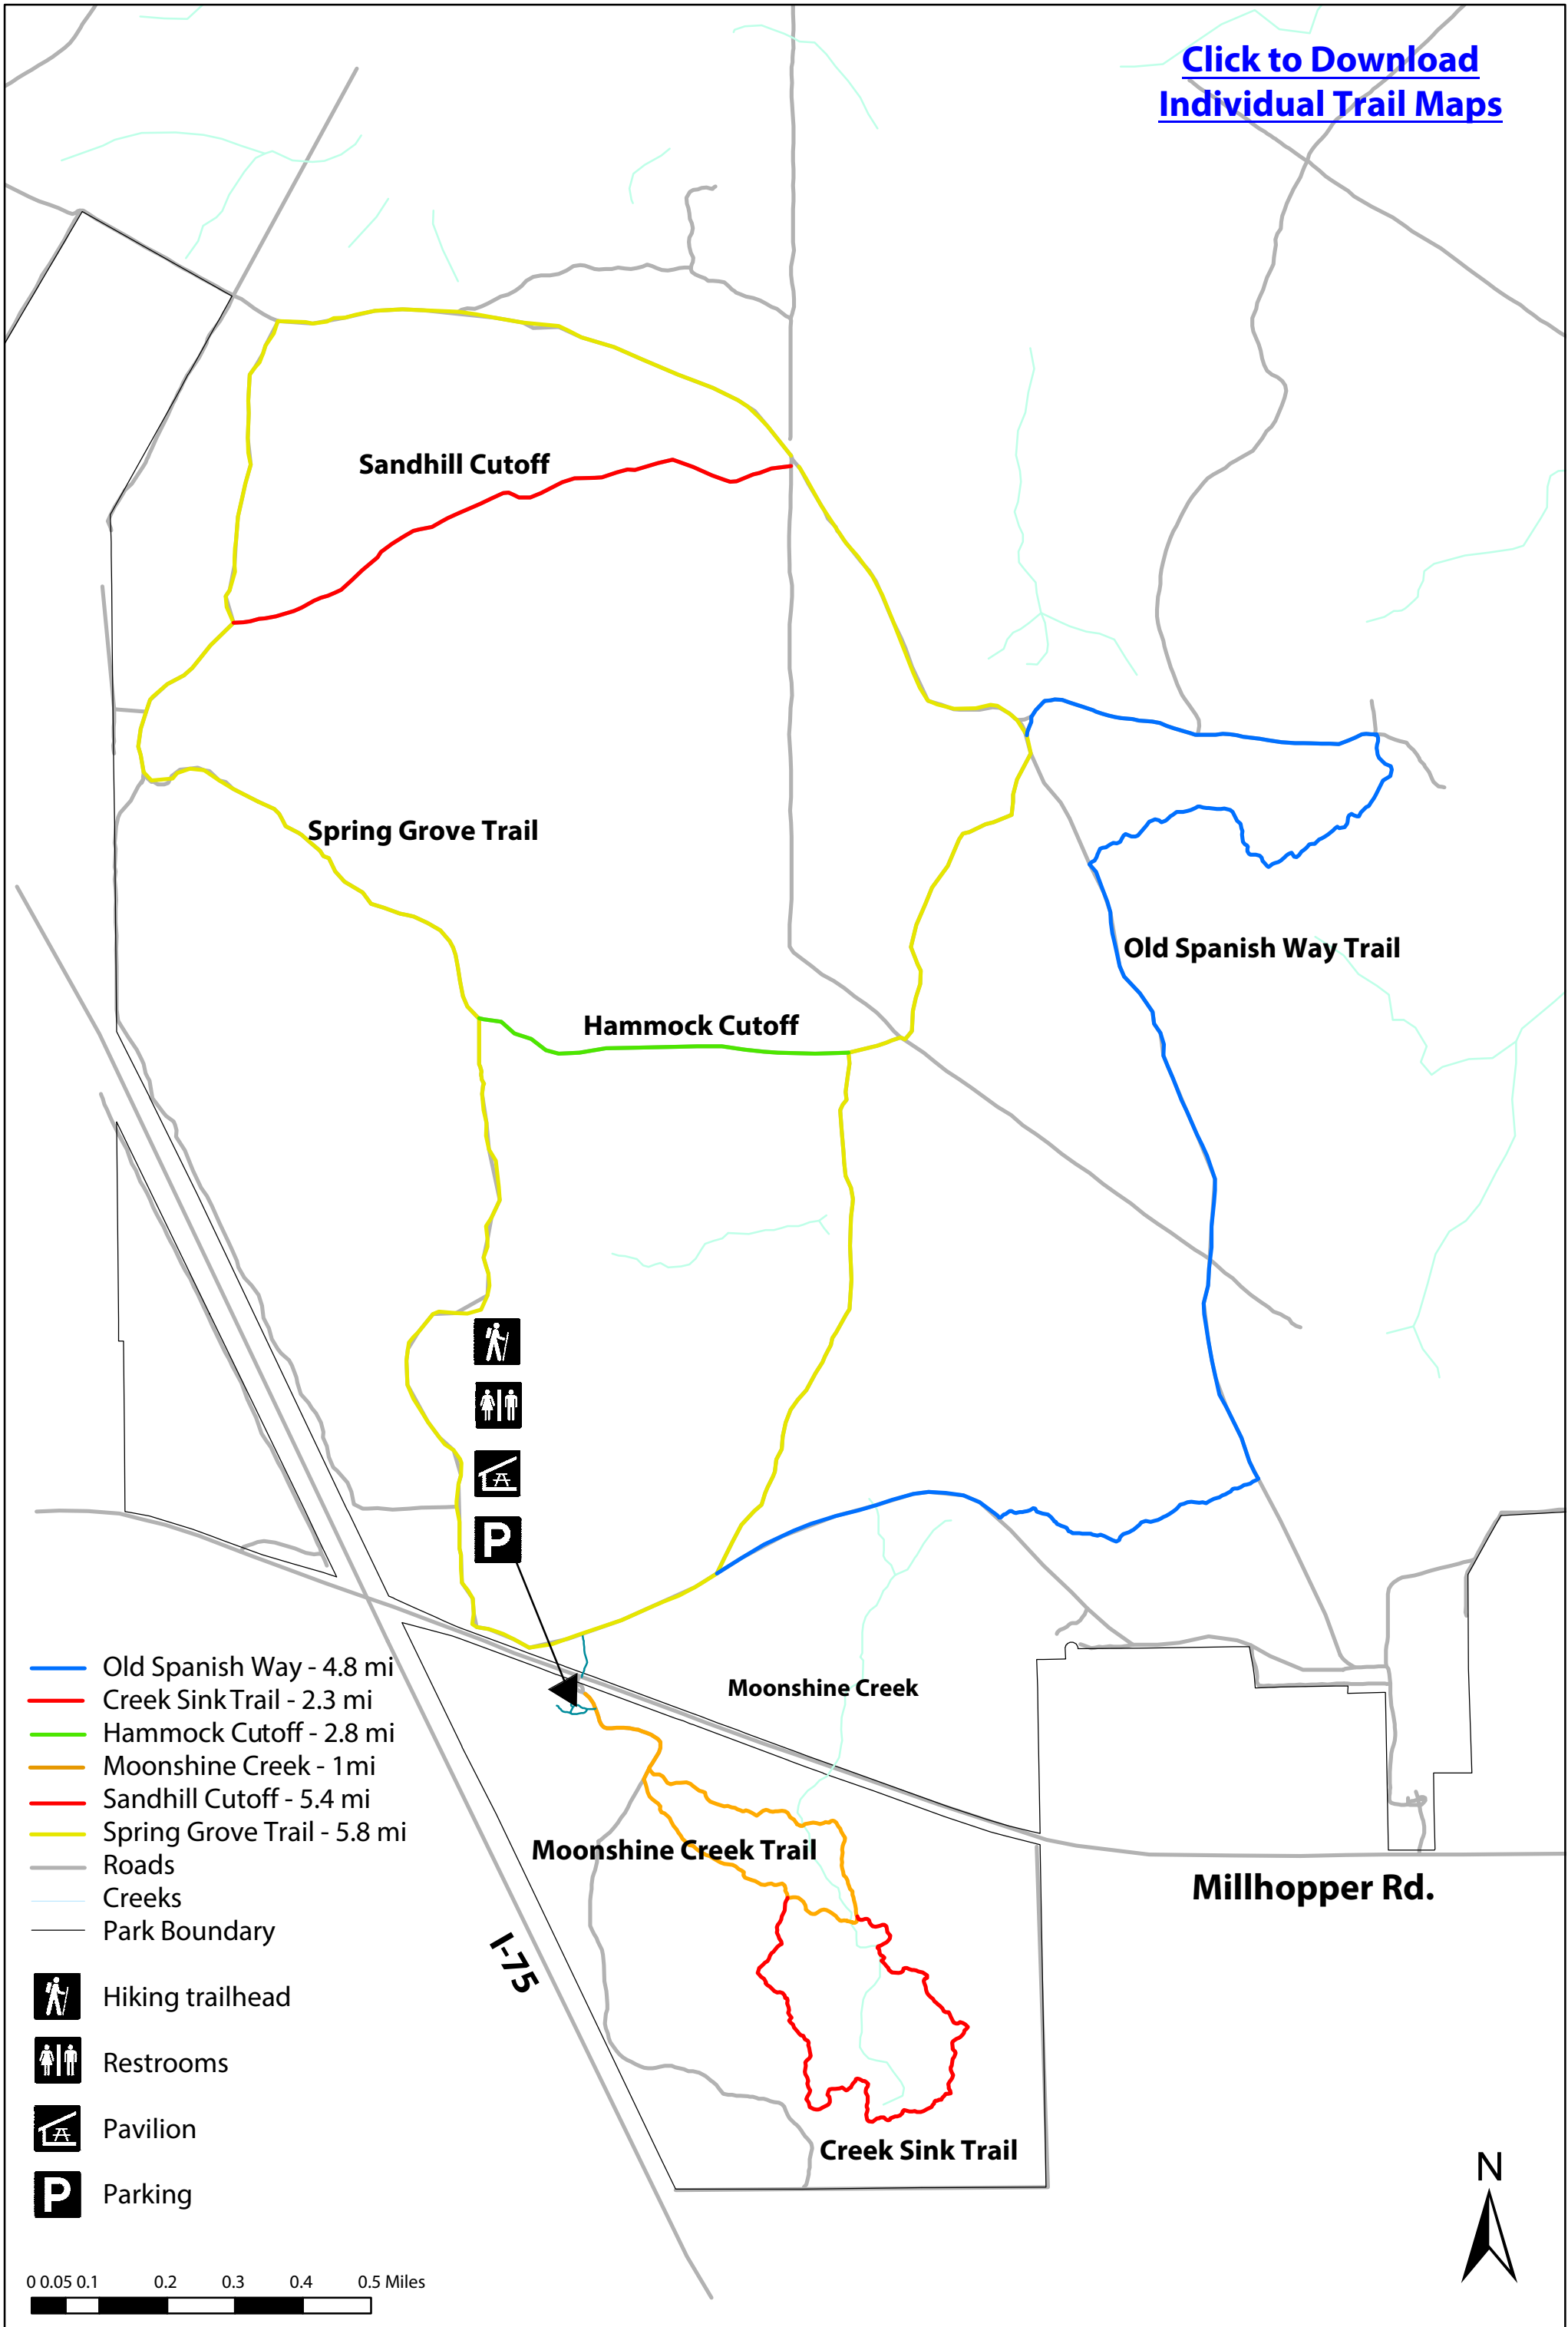

[Click to Download Individual Trail Maps](#)

- Old Spanish Way - 4.8 mi
- Creek Sink Trail - 2.3 mi
- Hammock Cutoff - 2.8 mi
- Moonshine Creek - 1 mi
- Sandhill Cutoff - 5.4 mi
- Spring Grove Trail - 5.8 mi
- Roads
- Creeks
- Park Boundary

- Hiking trailhead
- Restrooms
- Pavilion
- Parking

0 0.05 0.1 0.2 0.3 0.4 0.5 Miles