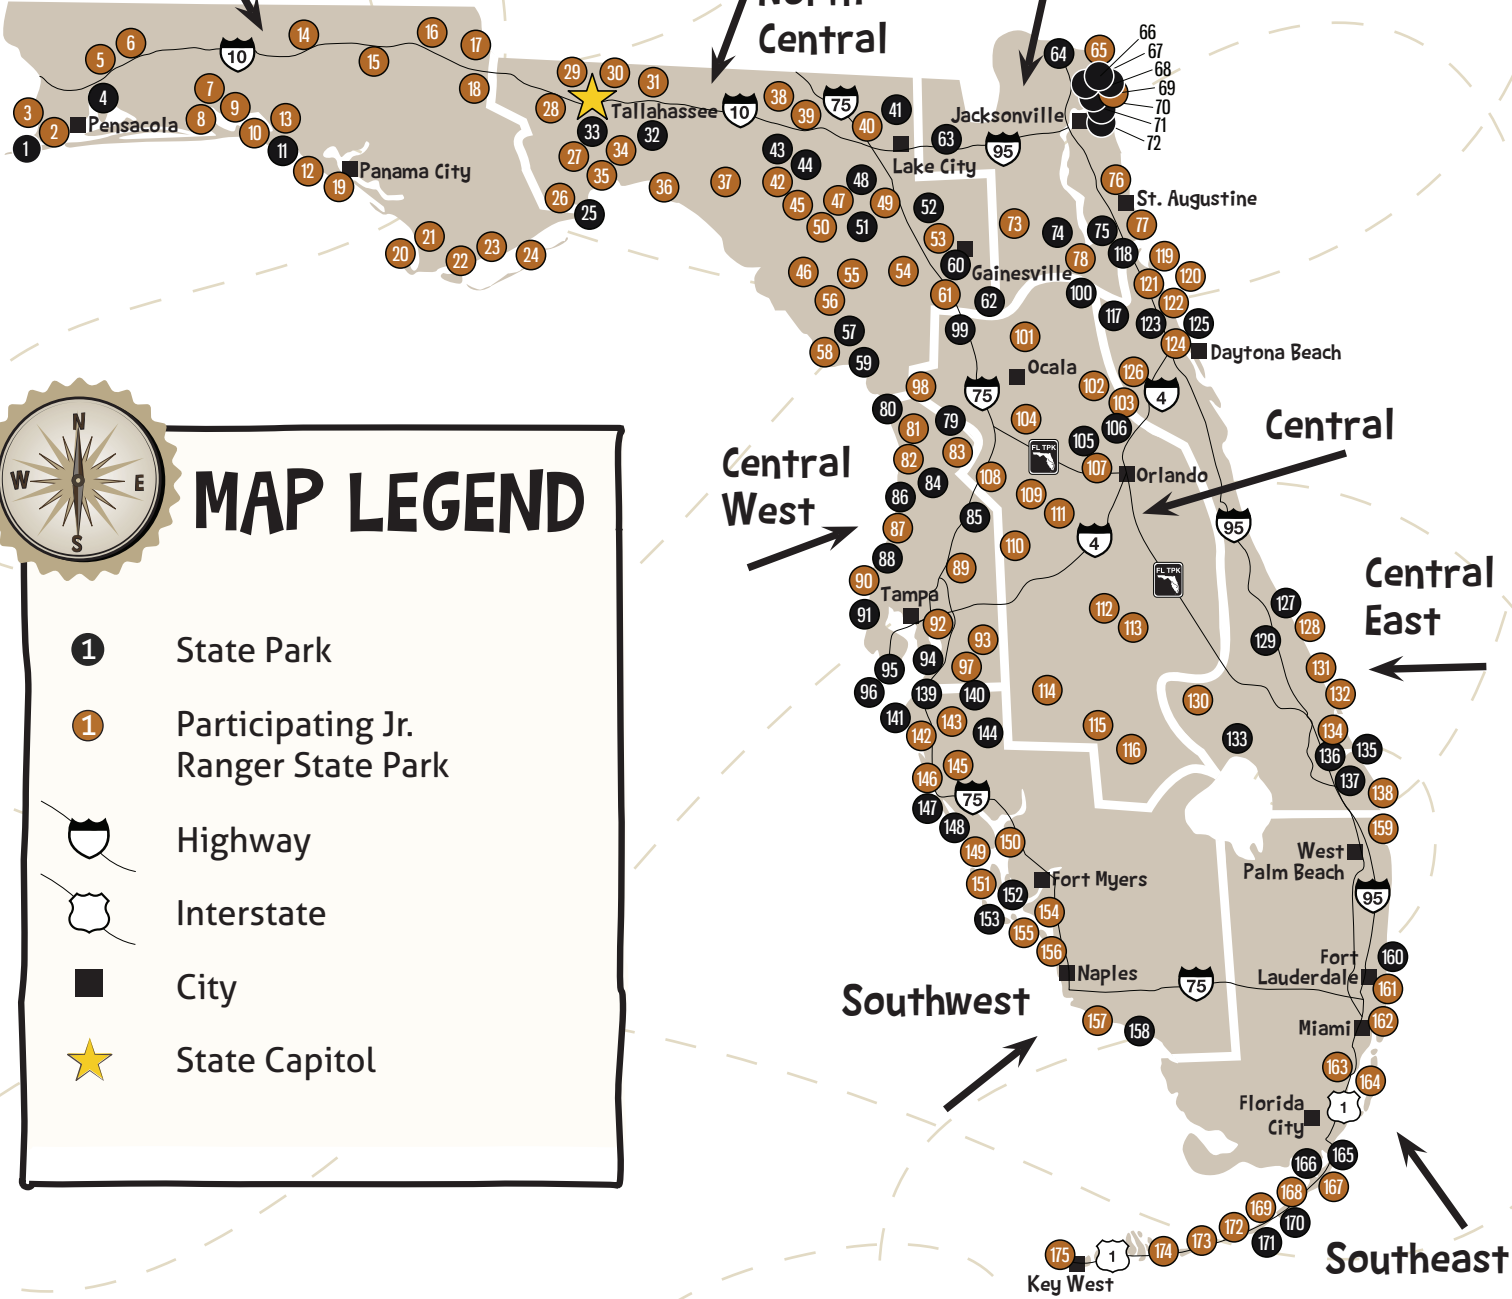

# STATEWIDE PROGRAM: PARTICIPATING PARKS

Below is a map containing all 175 state parks and trails. To find a participating Florida State Park near you, locate the orange dot on the map and find it listed on the following pages.

\*Materials available at these parks.

Northwest

North  
Central

Northeast

- 91 Caladesi Island State Park
- 92 Ybor City Museum State Park
- 93 Alafia River State Park
- 94 Cockroach Bay Preserve State Park
- 95 Skyway Fishing Pier State Park
- 96 Egmont Key
- 97 Little Manatee River State Park

## Southeast

- 159 John D. MacArthur Beach State Park
- 160 Hugh Taylor Birch State Park
- 161 Dr. Von D. Mizell-Eula Johnson State Park
- 162 Oleta River State Park
- 163 The Barnacle Historic State Park
- 164 Bill Baggs Cape Florida State Park
- 165 Florida Keys Overseas Heritage Trail
- 166 Dagny Johnson Key Largo Hammock Botanical State Park
- 167 John Pennekamp Coral Reef State Park
- 168 Windley Key Fossil Reef Geological State Park
- 169 Lignumvitae Key Botanical State Park
- 170 Indian Key Historic State Park
- 171 San Pedro Underwater Archaeological Preserve State Park
- 172 Long Key State Park
- 173 Curry Hammock State Park
- 174 Bahia Honda State Park
- 175 Fort Zachary Taylor Historic State Park