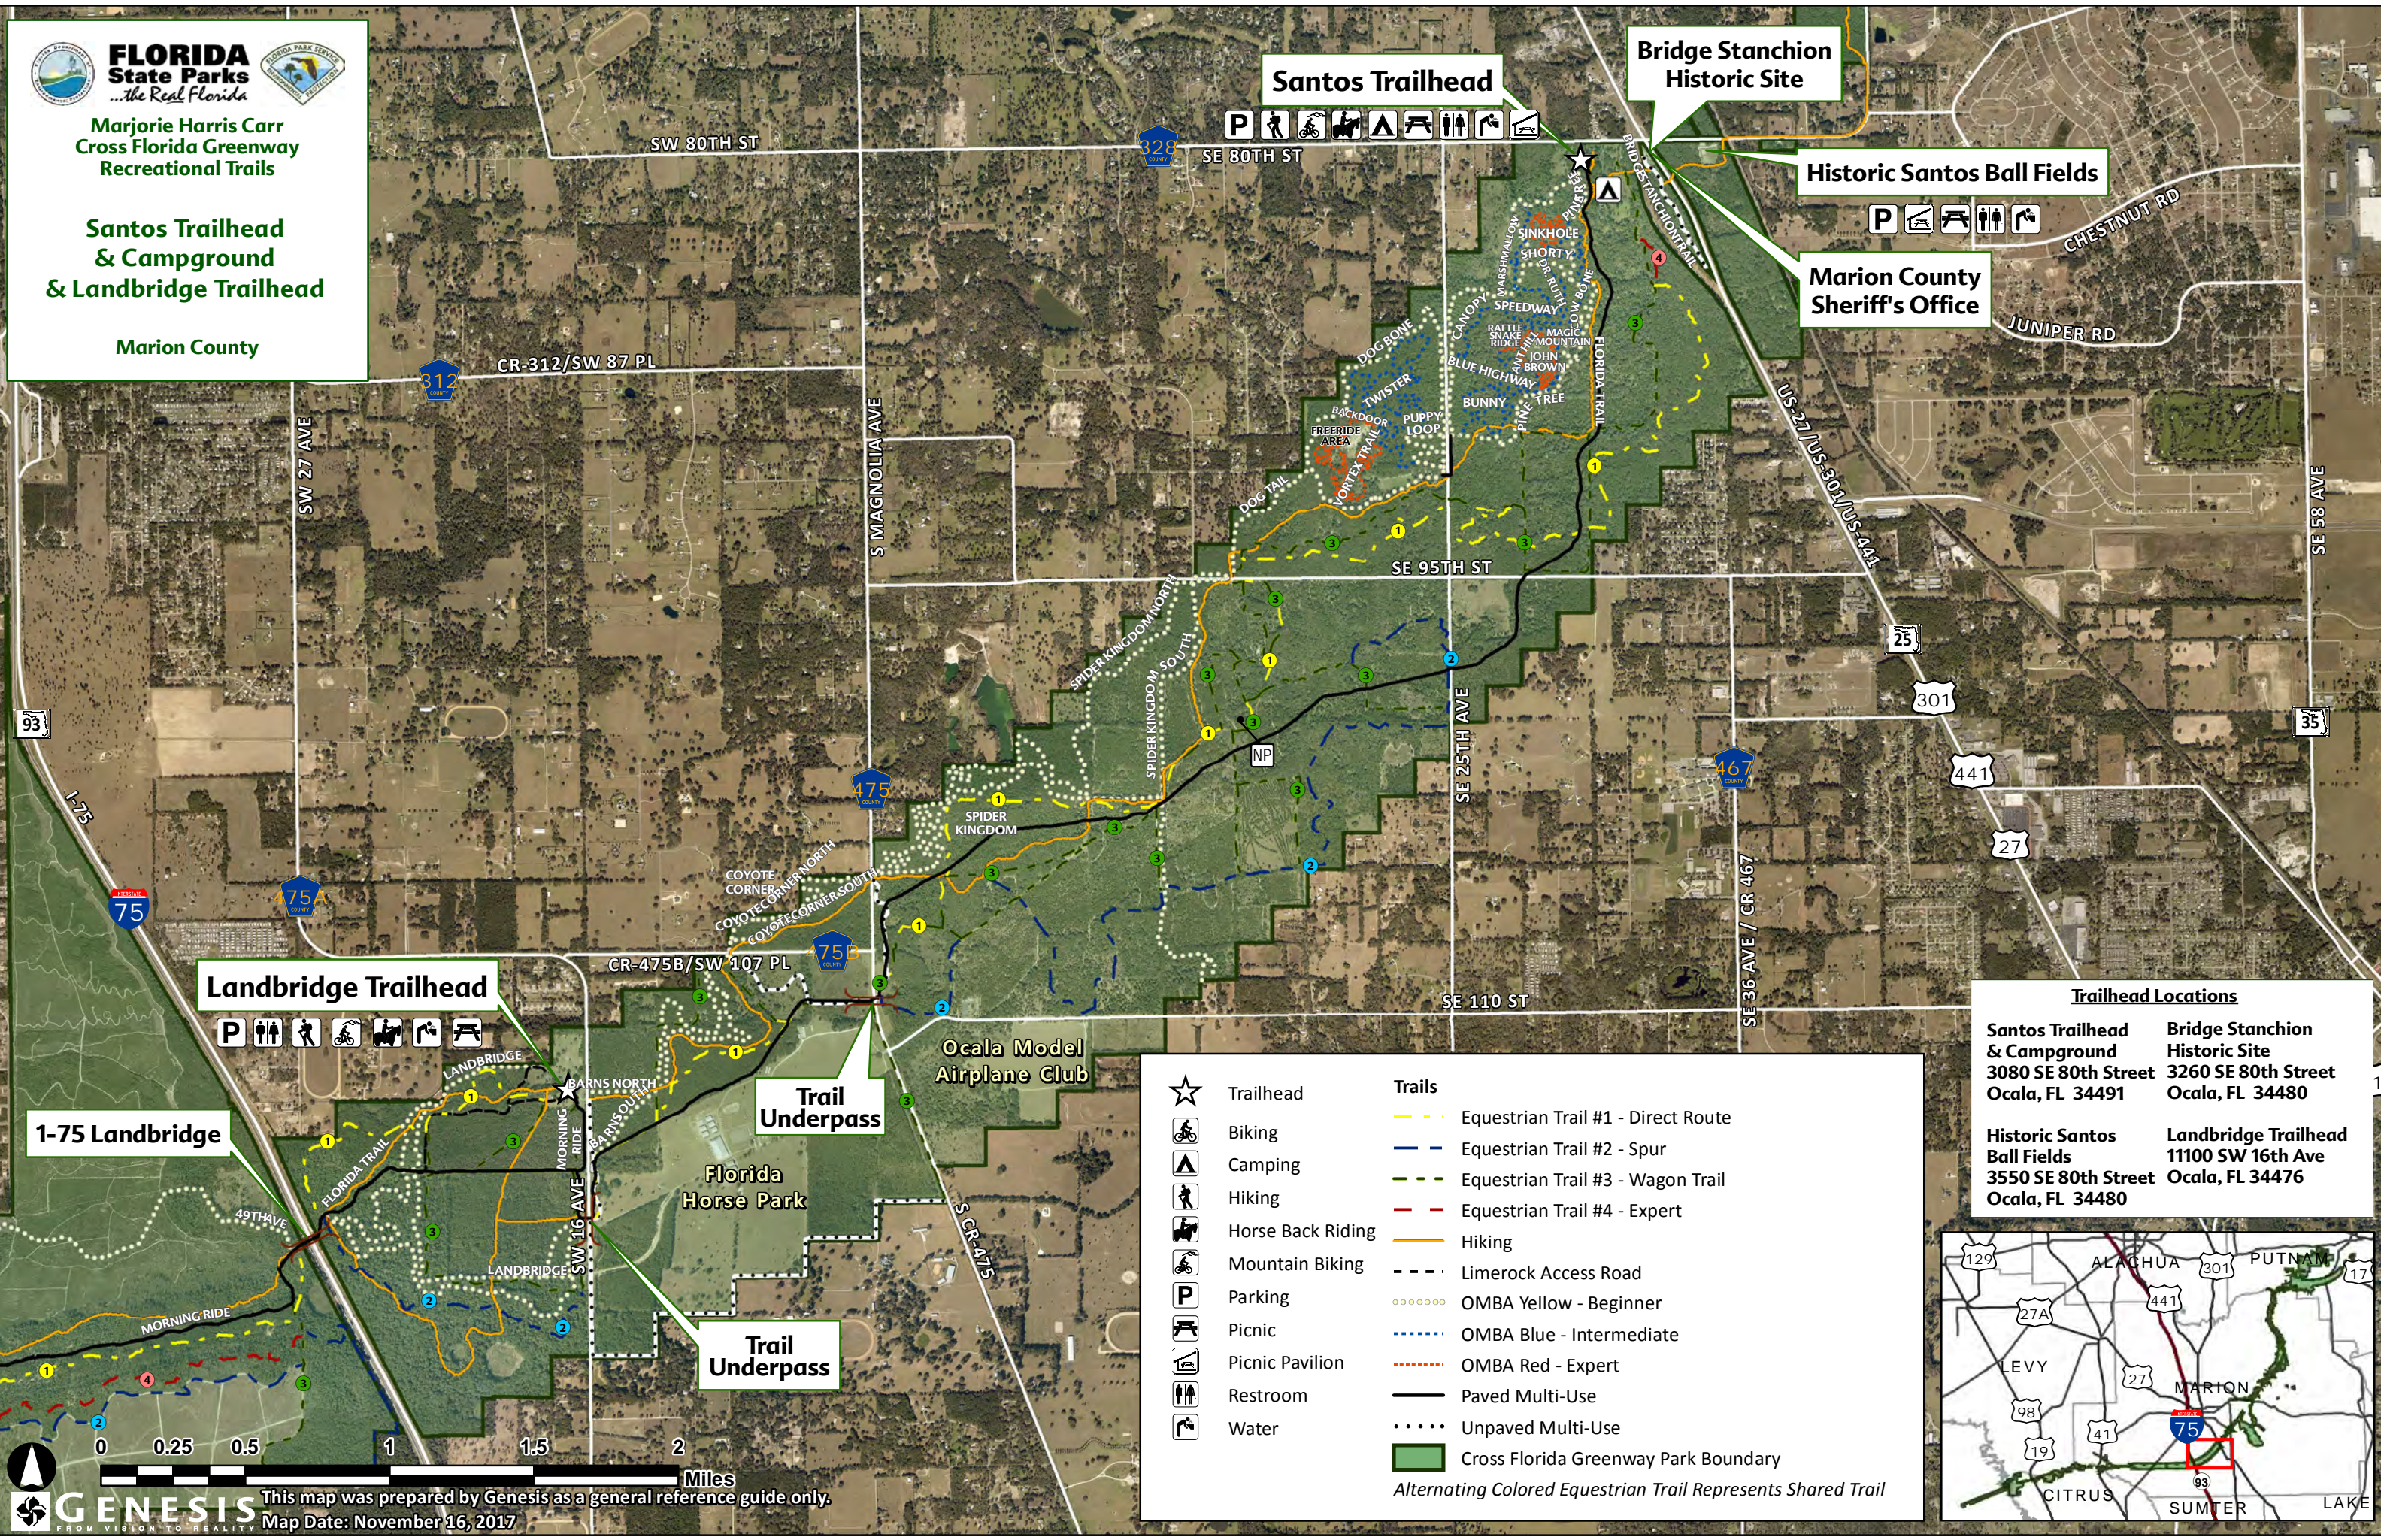

FLORIDA State Parks
...the Real Florida

Marjorie Harris Carr
Cross Florida Greenway
Recreational Trails

**Santos Trailhead
& Campground
& Landbridge Trailhead**

Marion County

Trailhead Locations	
Santos Trailhead & Campground 3080 SE 80th Street Ocala, FL 34491	Bridge Stanchion Historic Site 3260 SE 80th Street Ocala, FL 34480
Historic Santos Ball Fields 3550 SE 80th Street Ocala, FL 34480	Landbridge Trailhead 11100 SW 16th Ave Ocala, FL 34476

★ Trailhead	Trails
🚲 Biking	— Equestrian Trail #1 - Direct Route
⛺ Camping	— Equestrian Trail #2 - Spur
🚶 Hiking	— Equestrian Trail #3 - Wagon Trail
🐎 Horse Back Riding	— Equestrian Trail #4 - Expert
🚴 Mountain Biking	— Hiking
P Parking	--- Limerock Access Road
🏠 Picnic	○ ○ ○ ○ ○ OMBA Yellow - Beginner
🏠 Picnic Pavilion	● ● ● ● ● OMBA Blue - Intermediate
🚻 Restroom	● ● ● ● ● OMBA Red - Expert
💧 Water	— Paved Multi-Use
	⋯ Unpaved Multi-Use
	█ Cross Florida Greenway Park Boundary

Alternating Colored Equestrian Trail Represents Shared Trail