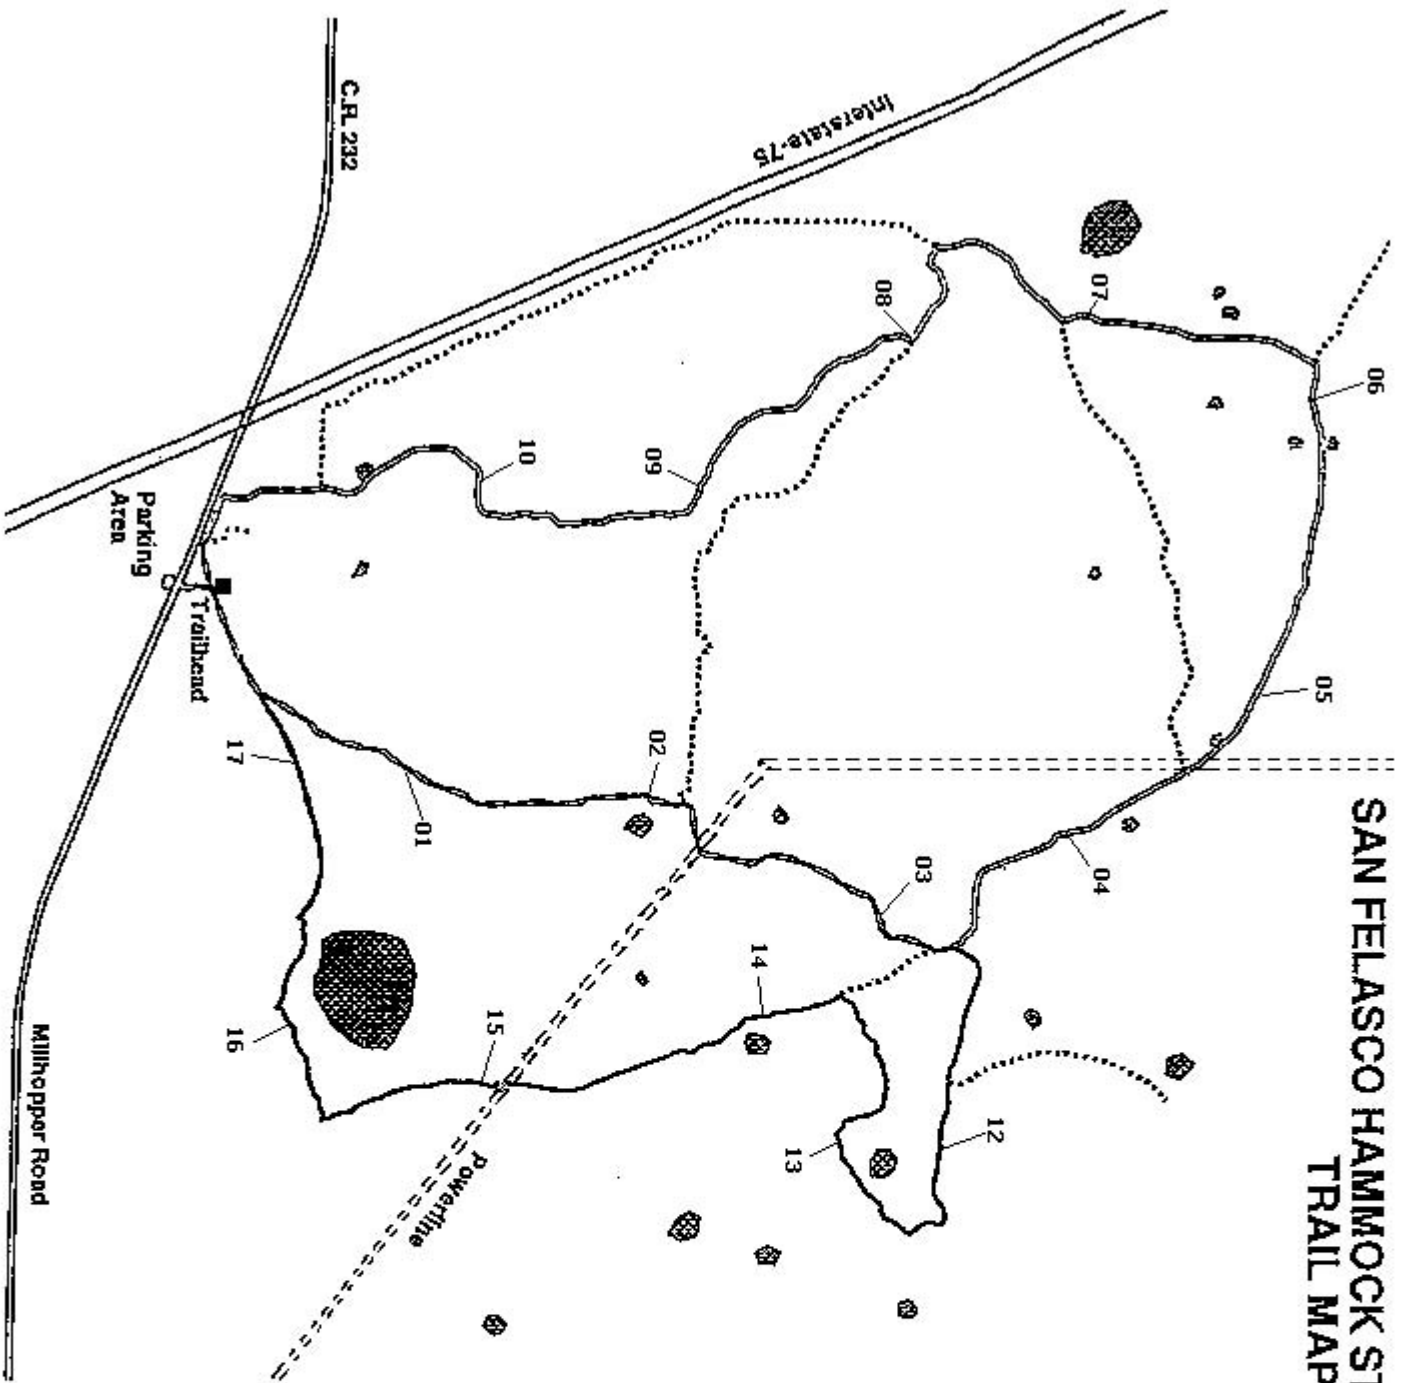

SAN FELASCO HAMMOCK STATE PRESERVE: TRAIL MAP

Legend

-  Blue Trail
-  Yellow Trail
-  Yellow and Blue Trail
-  Unmarked Trail
-  Sinkhole or Pond
-  Powerline

01—Location Markers
are located approx.
1/2 mile apart

Trail Map by:
Kim Sampadian & Brad Stockham
Geomatics Program
University of Florida